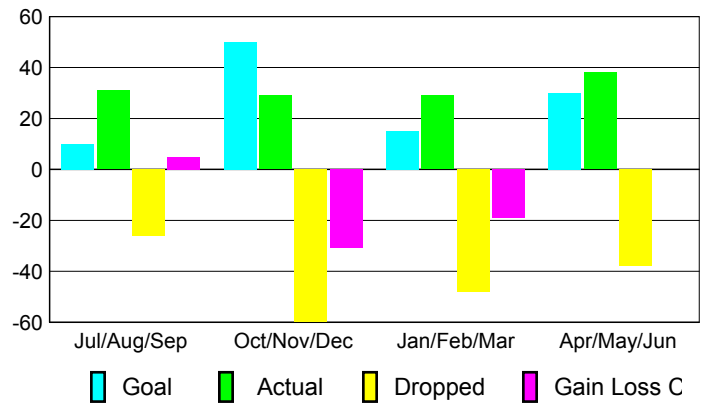

Membership Results 2009-2010

Goal, New, Dropped, Gain/Loss