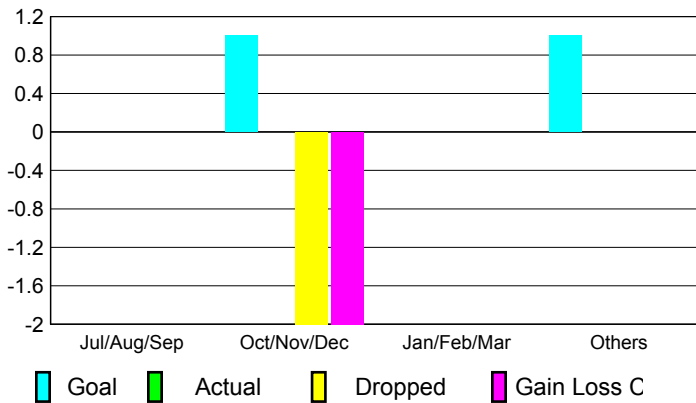

2009-2010 GMT Quarterly Report for District (or Undistricted) **District 8 N**

GMT: **Shah JOHN 'JACK' R FERGUS**

Location: **LOUISIANA**

GMT CA: **1**

CLUBS

Club Results
2009-2010

Clubs
2008-2009

Month	New Club Goal	Actual New Clubs	Actual Dropped Clubs	Gain/Loss of Clubs	Gain/Loss of Clubs
Jul/Aug/Sep	0	0	0	0	0
Oct/Nov/Dec	1	0	-2	-2	0
Jan/Feb/Mar	0	0	0	0	1
Apr/May/June	1	0	0	0	0
Totals	2	0	-2	-2	1

Club Results 2009-2010

Goal, New, Dropped, Gain/Loss

Comparison of Club Gain/Loss

Current Year Compared to the Previous Year

YTD Status Quo Clubs 2009-2010

Status Quo Clubs Compared to Status Quo Members

MEMBERSHIP

Membership Results
2009-2010

Membership
2008-2009

Month	Net Memb Goal	Actual New Memb	Actual Dropped Memb	Gain/Loss of Memb	Gain/Loss of Memb
Jul/Aug/Sep	10	31	-26	5	9
Oct/Nov/Dec	50	29	-60	-31	30
Jan/Feb/Mar	15	29	-48	-19	5
Apr/May/June	30	38	-38	0	-41
Totals	105	127	-172	-45	3