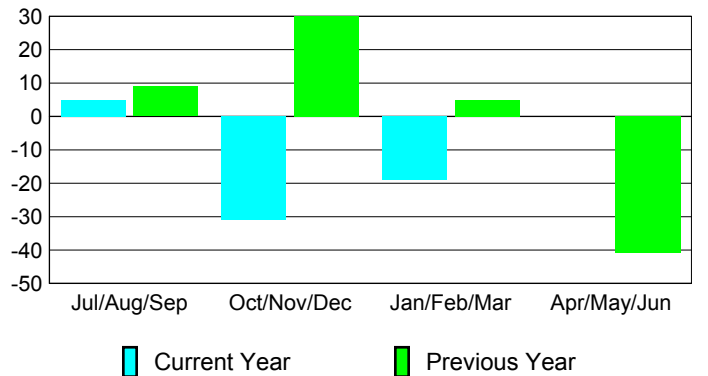

Membership Results
2009-2010

Membership
2008-2009

Month	Net Memb Goal	Actual New Memb	Actual Dropped Memb	Gain/Loss of Memb	Gain/Loss of Memb
Jul/Aug/Sep	10	31	-26	5	9
Oct/Nov/Dec	50	29	-60	-31	30
Jan/Feb/Mar	15	29	-48	-19	5
Apr/May/June	30	38	-38	0	-41
Totals	105	127	-172	-45	3

Membership Results 2009-2010

Goal, New, Dropped, Gain/Loss

Comparison of Membership Gain/Loss

Current Year Compared to the Previous Year

Gender Comparison 2009-2010